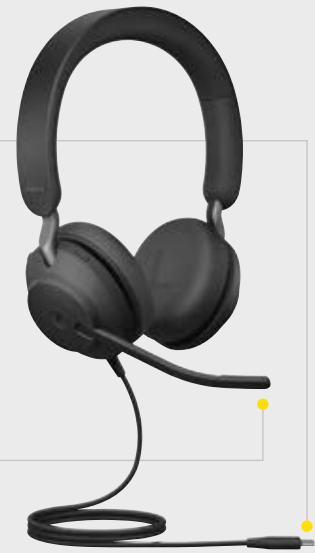

### Future-proof tech that gets better with age

Upgradeable platform that will add even more value to your investment with future firmware upgrades through Jabra Xpress.

## HOW TO START

1. Plug the Jabra Evolve2 40 into either a USB A or USB C port on your computer (depending on the USB variant of the headset).

2. Position the microphone near your mouth.